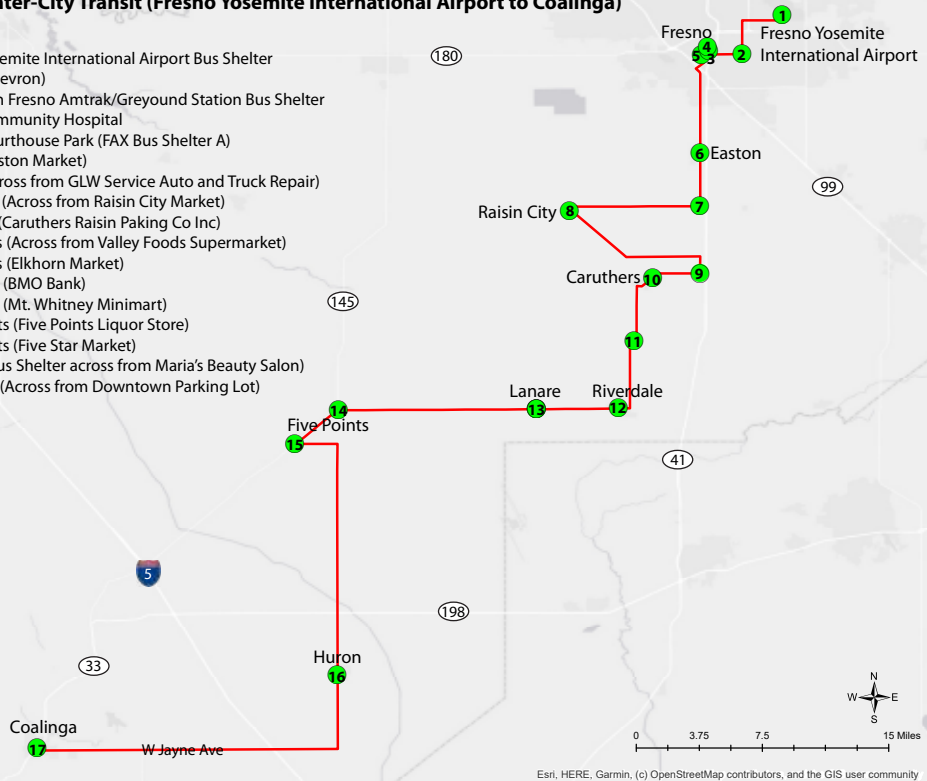

Accessible EV Mobility & Infrastructure For All

Coalinga Inter-City Transit (Coalinga to Fresno Yosemite International Airport)

BUS STOPS

1. Coalinga (Downtown Parking Lot Bus Shelter)
2. Huron (West American Bank Bus Shelter)
3. Five Points (Five Star Market)
4. Five Points (Across from Five Points Liquor Store)
5. Riverdale (Across from Mt. Whitney Minimart)
6. Riverdale (BMO Bank)
7. Caruthers (Across from Elkhorn Market)
8. Caruthers (Valley Foods Supermarket)
9. Caruthers (Across from Caruthers Raisin Packing Co Inc)
10. Raisin City (Across from Raisin City Market)
11. Fresno (GLW Service Auto and Truck Repair)
12. Fresno (Easton Branch Library)
13. Fresno Courthouse Park (FAX Bus Shelter A)
14. Downtown Fresno Amtrak/Greyhound Station Bus Shelter
15. Fresno Community Hospital
16. Fresno (Chevron)
17. Fresno Yosemite International Airport Bus Shelter

Coalinga Inter-City Transit (Fresno Yosemite International Airport to Coalinga)

BUS STOPS

1. Fresno Yosemite International Airport Bus Shelter
2. Fresno (Chevron)
3. Downtown Fresno Amtrak/Greyhound Station Bus Shelter
4. Fresno Community Hospital
5. Fresno Courthouse Park (FAX Bus Shelter A)
6. Easton (Easton Market)
7. Fresno (Across from GLW Service Auto and Truck Repair)
8. Raisin City (Across from Raisin City Market)
9. Caruthers (Caruthers Raisin Paking Co Inc)
10. Caruthers (Across from Valley Foods Supermarket)
11. Caruthers (Elkhorn Market)
12. Riverdale (BMO Bank)
13. Riverdale (Mt. Whitney Minimart)
14. Five Points (Five Points Liquor Store)
15. Five Points (Five Star Market)
16. Huron (Bus Shelter across from Maria's Beauty Salon)
17. Coalinga (Across from Downtown Parking Lot)