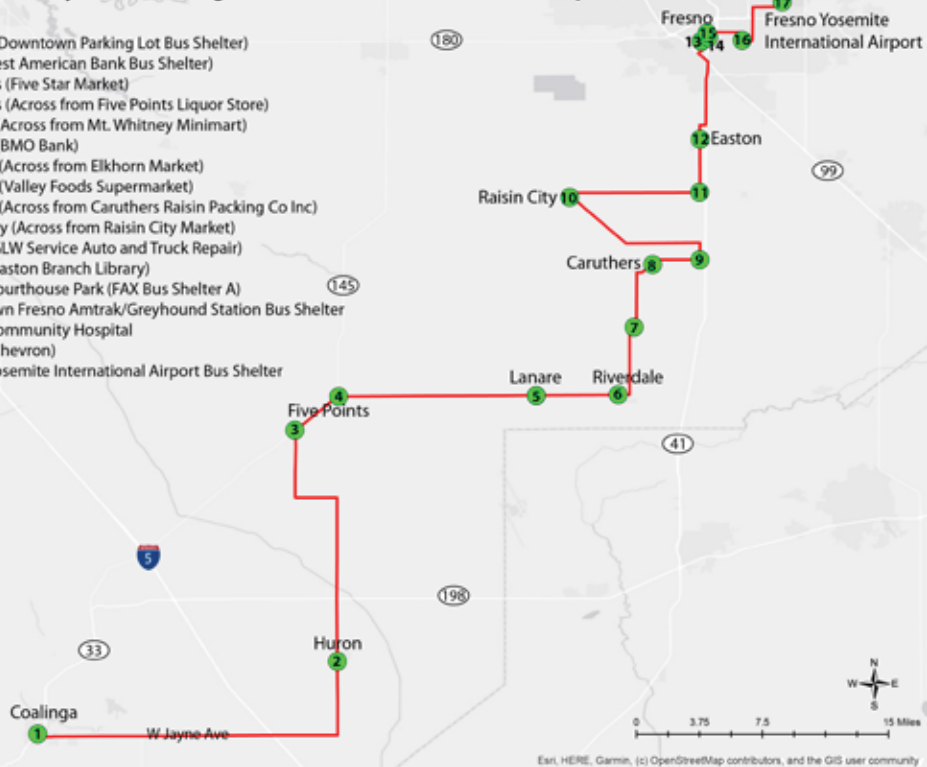

Accessible EV Mobility & Infrastructure For All

Coalinga Inter-City Transit (Coalinga to Fresno Yosemite International Airport)

BUS STOPS

1. Coalinga (Downtown Parking Lot Bus Shelter)
2. Huron (West American Bank Bus Shelter)
3. Five Points (Five Star Market)
4. Five Points (Across from Five Points Liquor Store)
5. Riverdale (Across from Mt. Whitney Minimart)
6. Riverdale (BMO Bank)
7. Caruthers (Across from Elkhorn Market)
8. Caruthers (Valley Foods Supermarket)
9. Caruthers (Across from Caruthers Raisin Packing Co Inc)
10. Raisin City (Across from Raisin City Market)
11. Fresno (GLW Service Auto and Truck Repair)
12. Fresno (Easton Branch Library)
13. Fresno Courthouse Park (FAX Bus Shelter A)
14. Downtown Fresno Amtrak/Greyhound Station Bus Shelter
15. Fresno Community Hospital
16. Fresno (Chevron)
17. Fresno Yosemite International Airport Bus Shelter